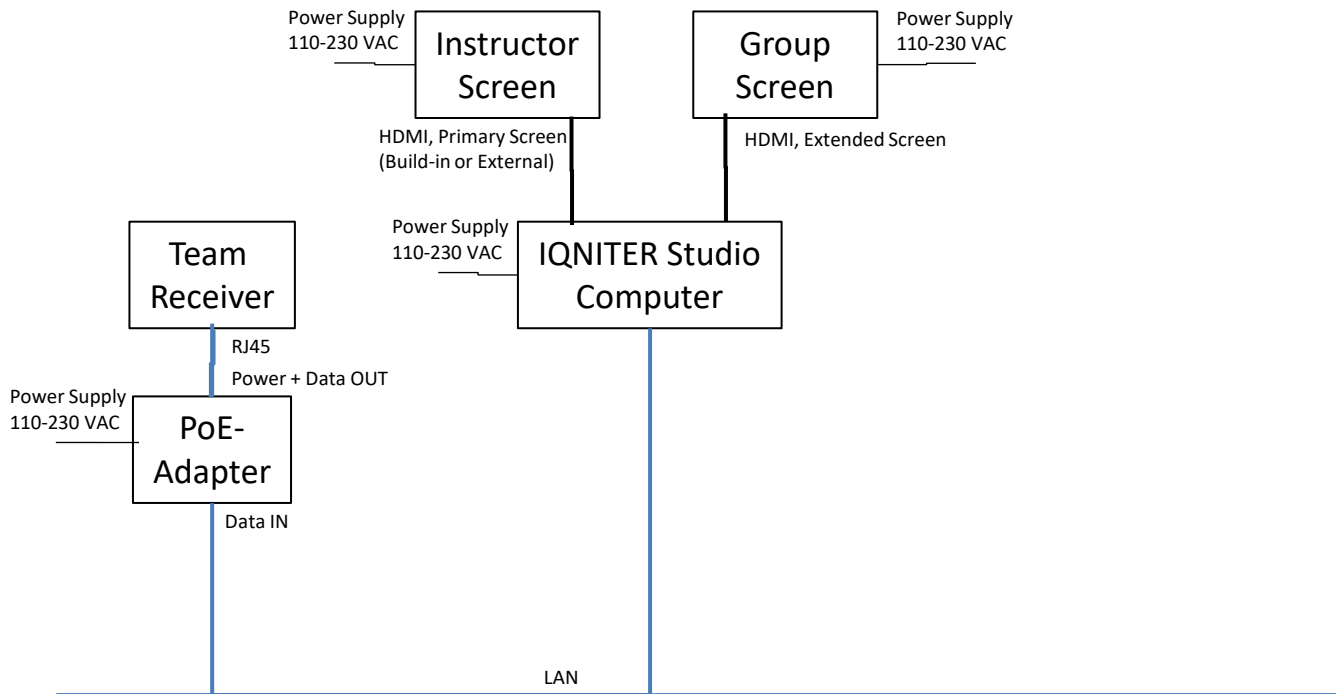

# IQNITER Studio Installation Sketch

## 1 Team Receiver incl. switch

LAN: Local Area Network, 10/100 Mbit/s, CAT5+ cables, DHCP Service

## 1 Team Receiver excl. switch

LAN: Local Area Network, 10/100 Mbit/s, CAT5+ cables, DHCP Service