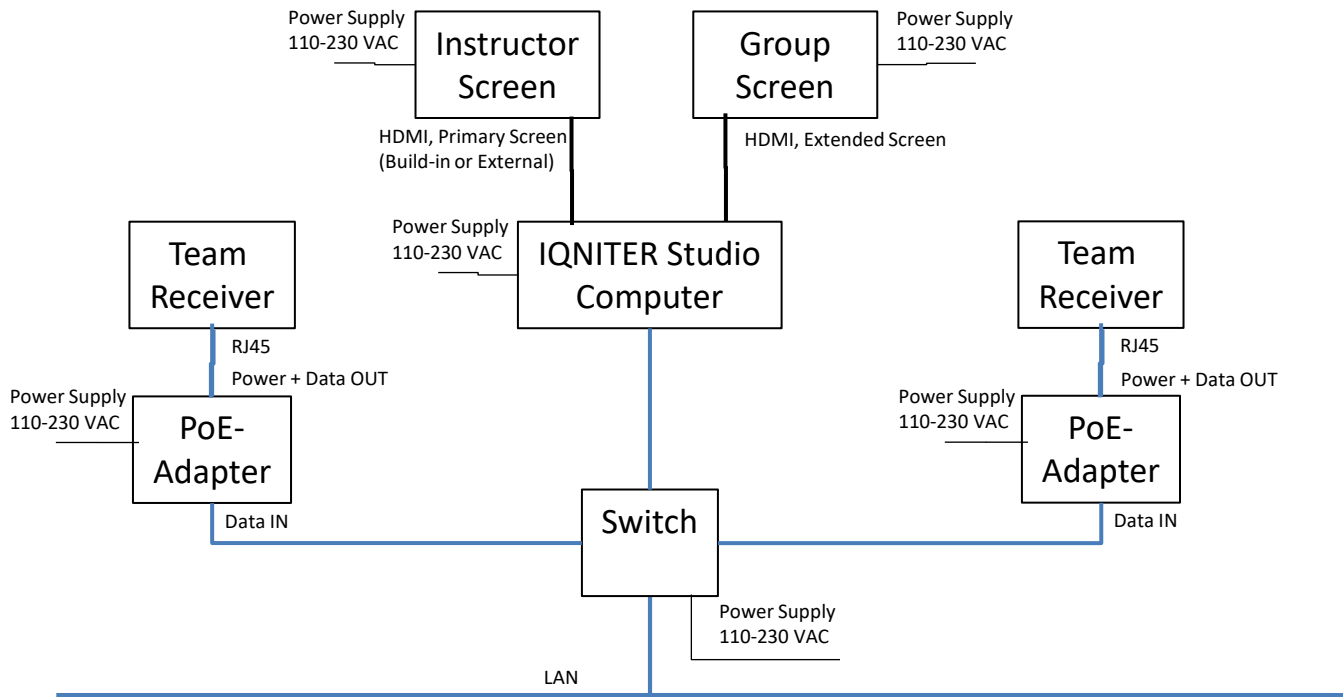

IQNITER Studio Installation Sketch

2 Team Receivers incl. switch

LAN: Local Area Network, 10/100 Mbit/s, CAT5+ cables, DHCP Service