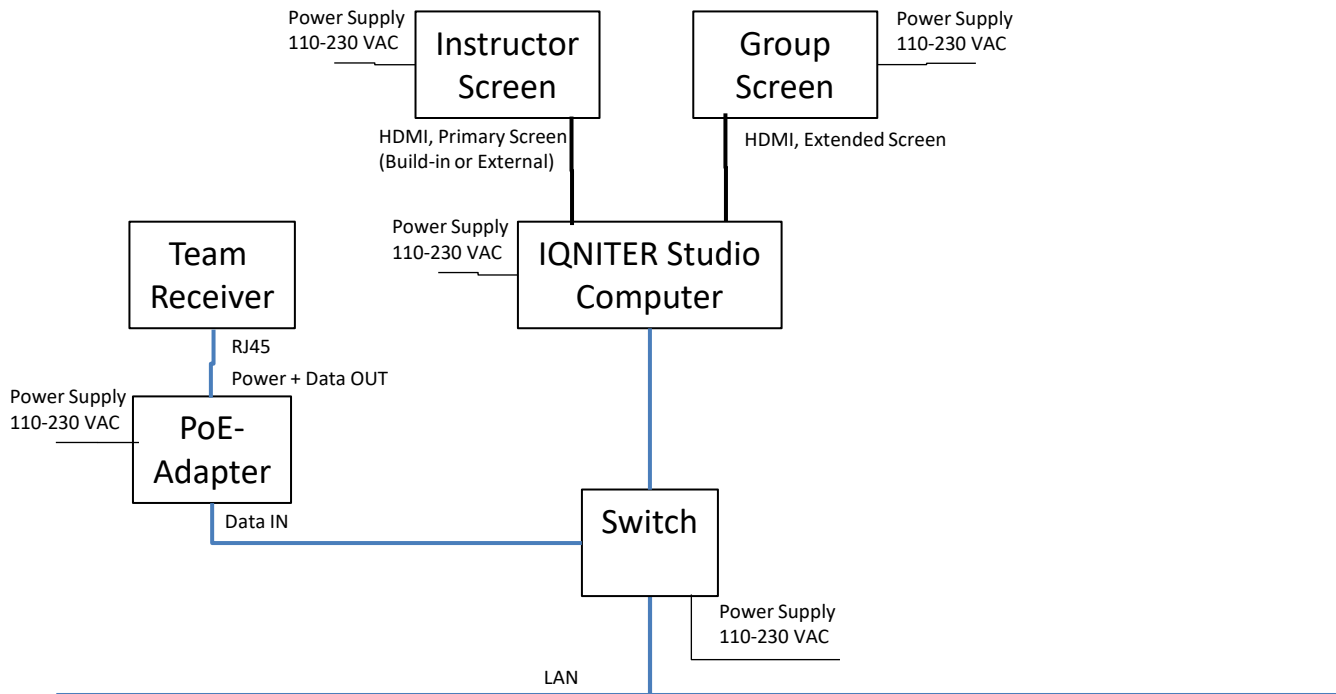

# IQNITER Studio Installation Sketch

## 1 Team Receiver incl. switch

LAN: Local Area Network, 10/100 Mbit/s, CAT5+ cables, DHCP Service

## 1 Team Receiver excl. switch

LAN: Local Area Network, 10/100 Mbit/s, CAT5+ cables, DHCP Service