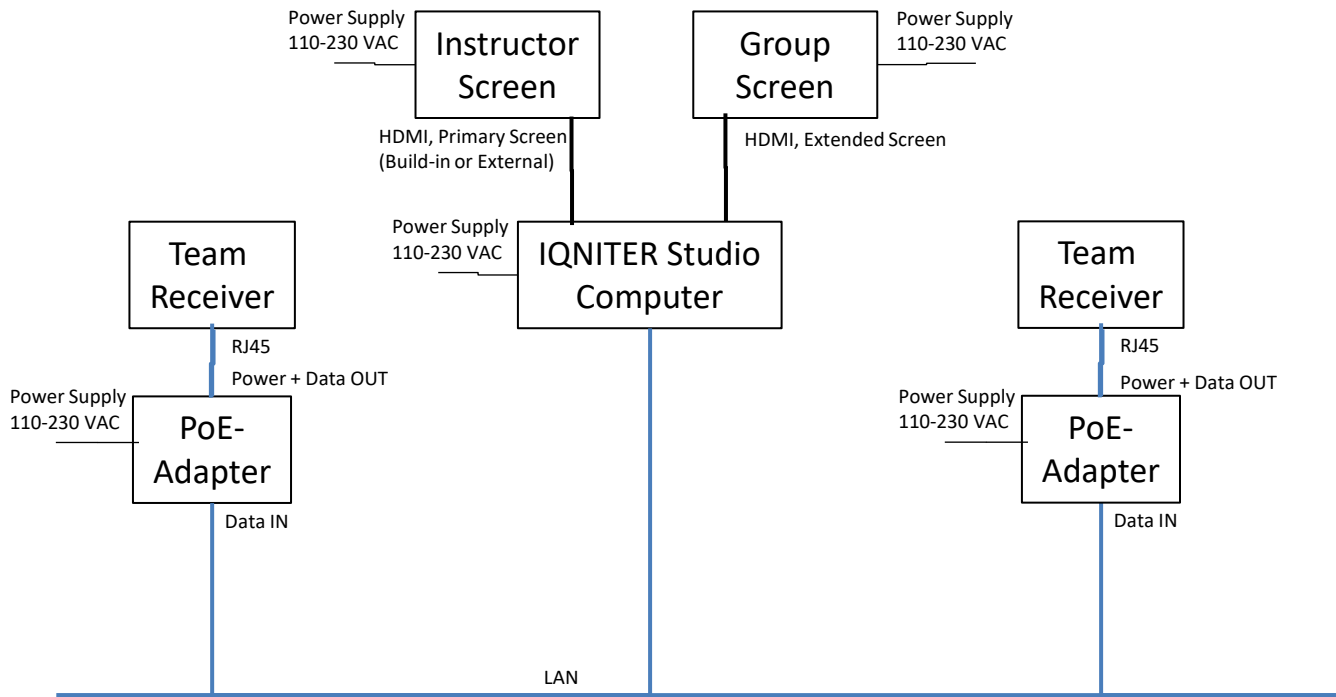

IQNITER Studio Installation Sketch

2 Team Receivers excl. switch

LAN: Local Area Network, 10/100 Mbit/s, CAT5+ cables, DHCP Service